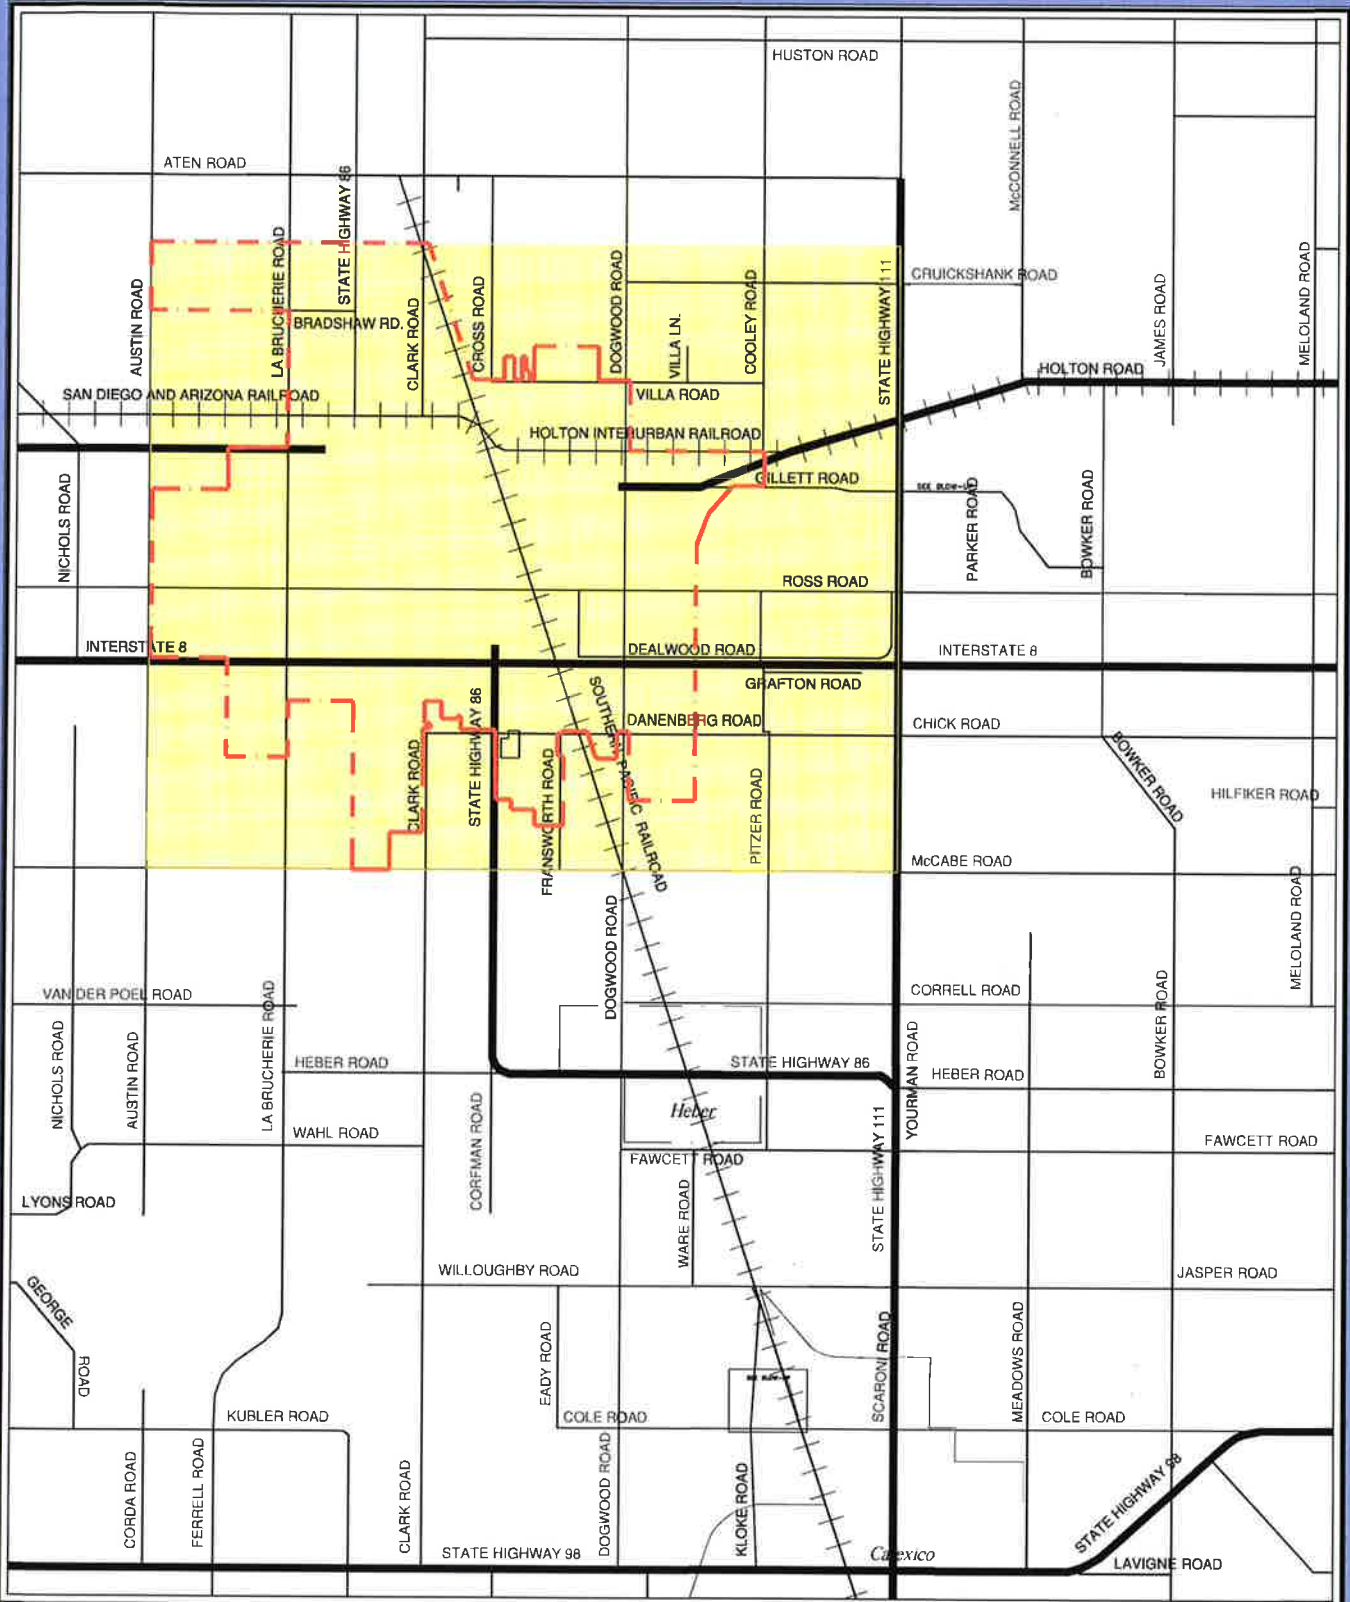

EXHIBIT D

City of El Centro- Current

1122 W. State St., Suite D
El Centro, CA 92243

Sphere of Influence Re-Adopted 03/24/16
City Boundaries as of 01/18/18

- - - City Limits
- Sphere of Influence

EXHIBIT D