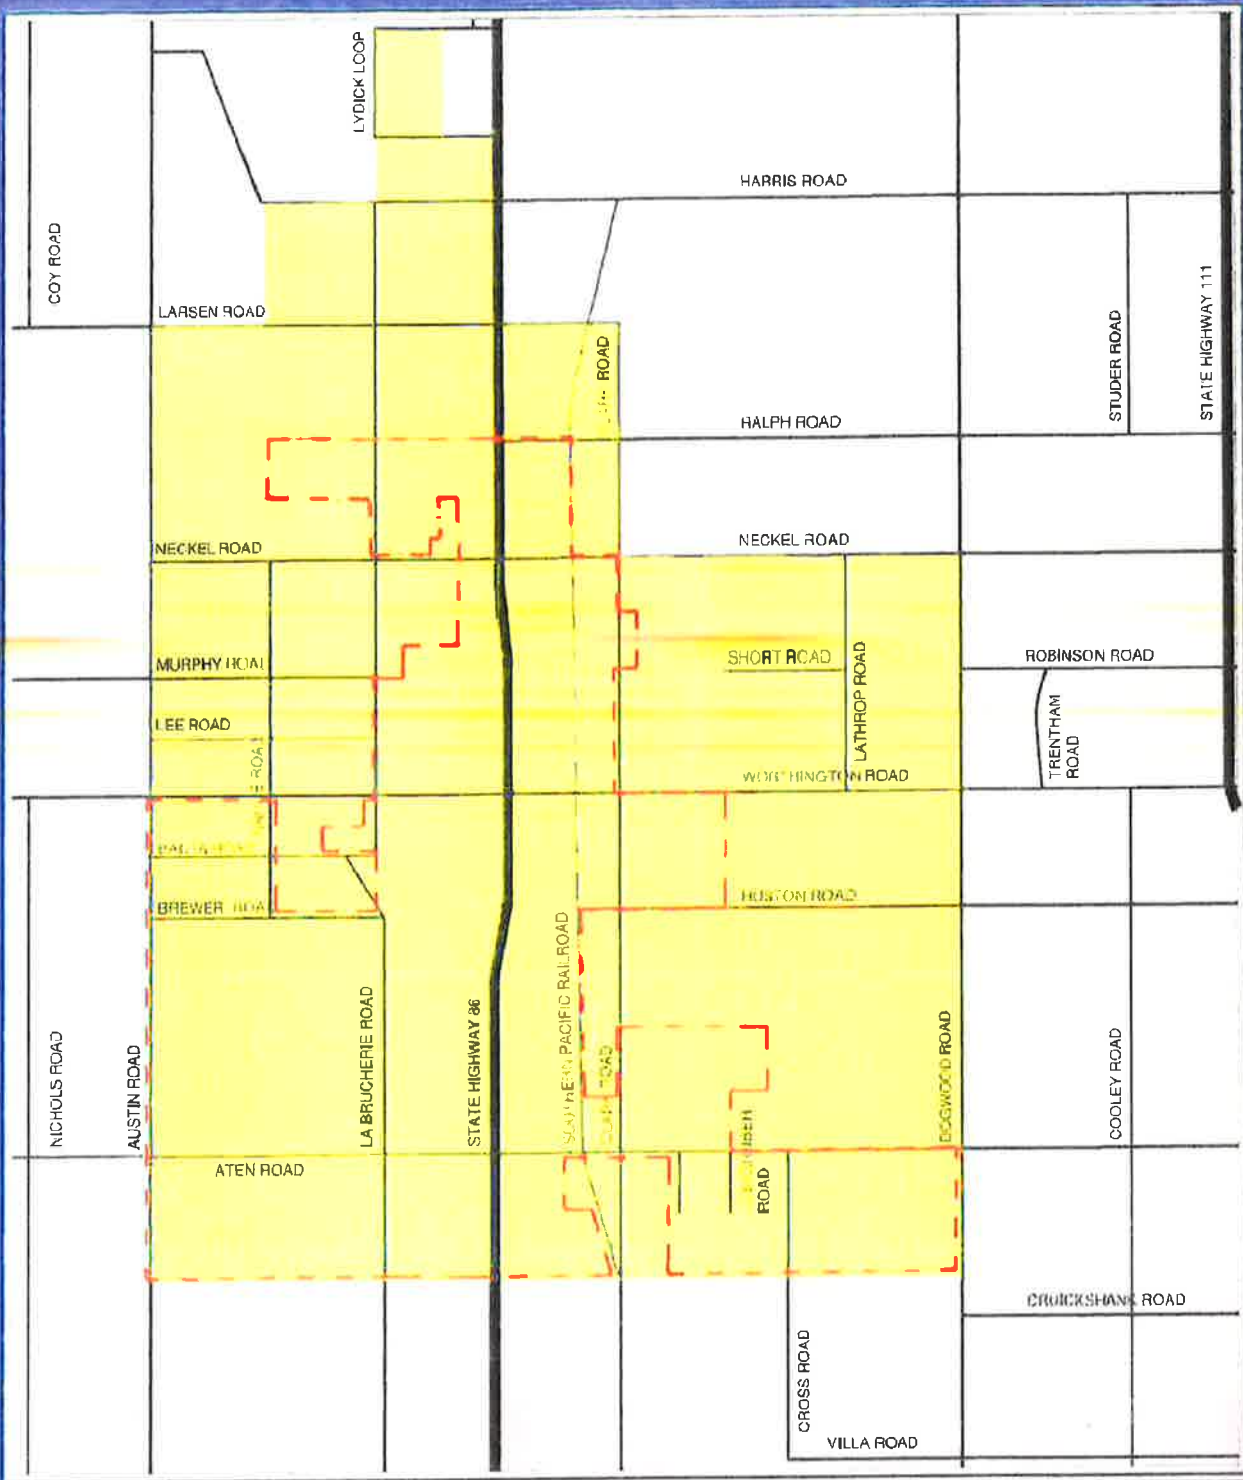

EXHIBIT L

City of Imperial Sphere of Influence
 local agency formation commission

- City Limits
- Sphere of Influence

EXHIBIT F

Approved: August 27 2015