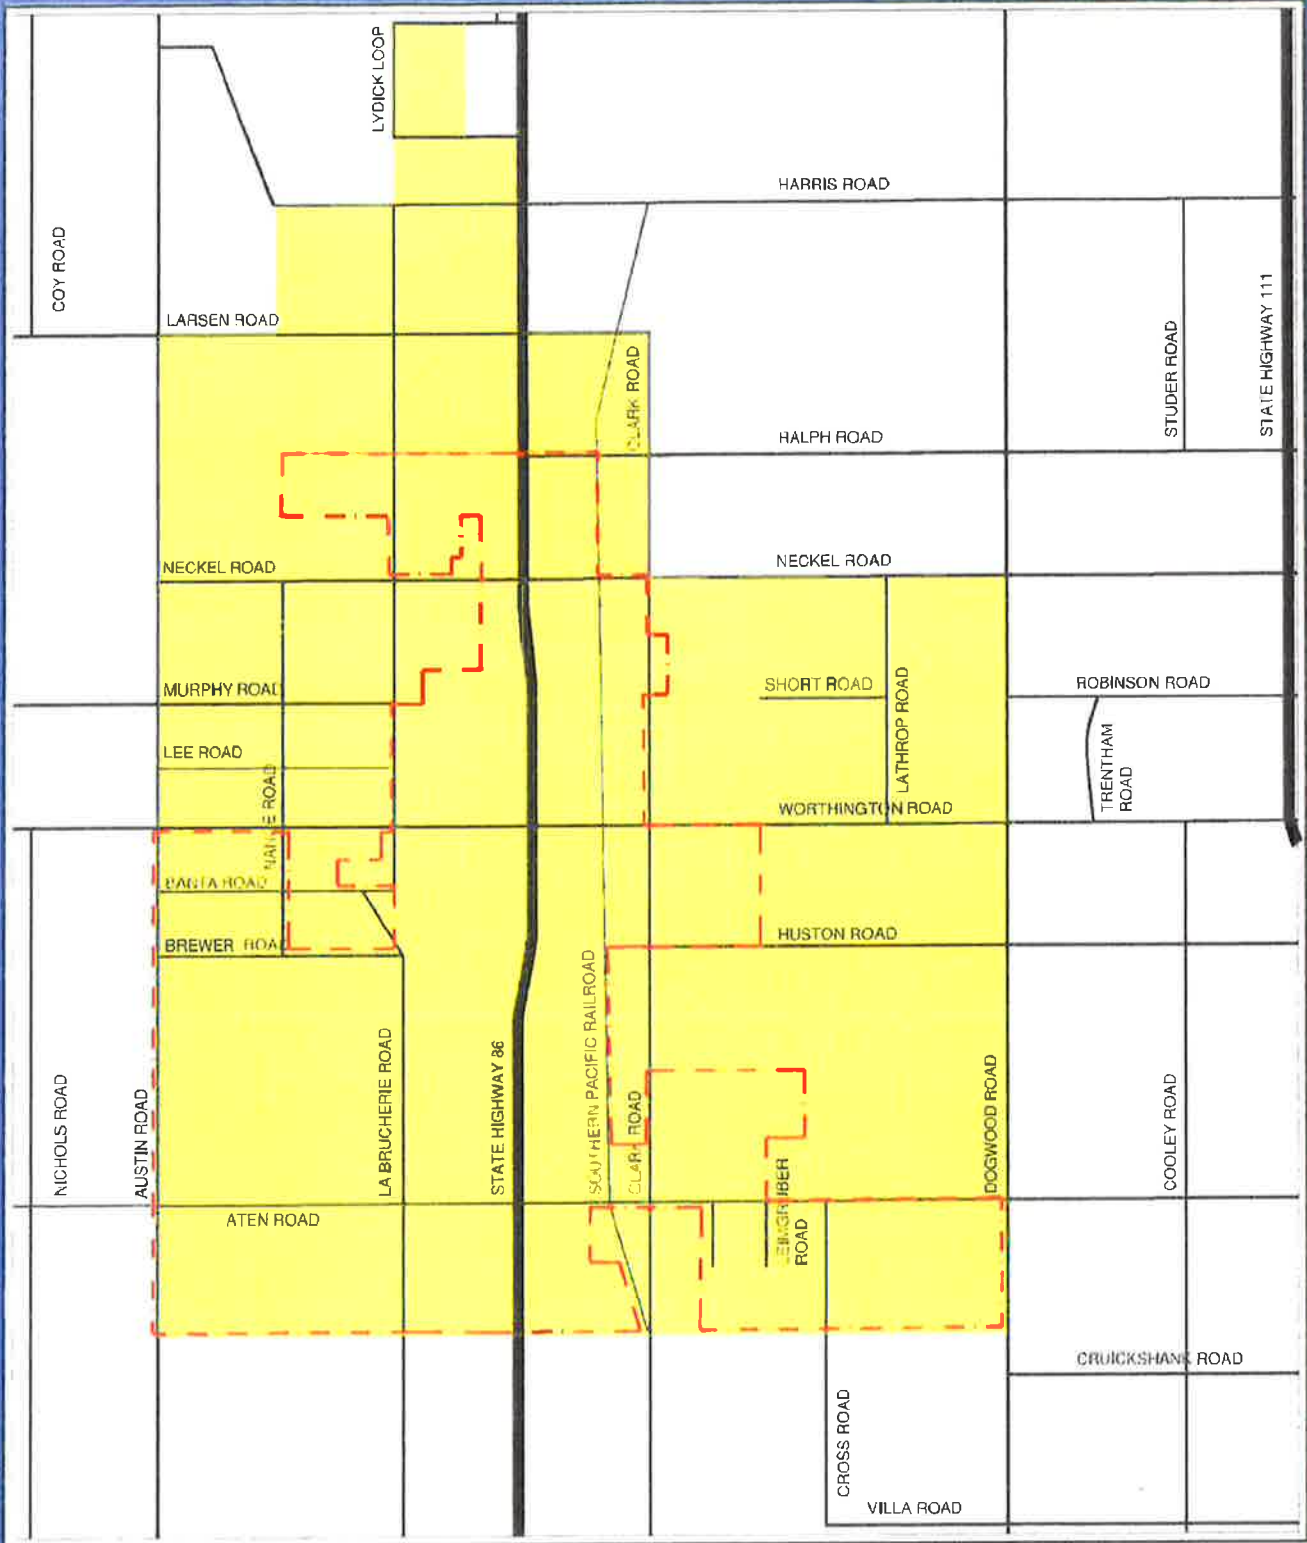

EXHIBIT K

City of Imperial Sphere of Influence
 local agency formation commission

- City Limits
- Sphere of Influence

EXHIBIT F

Approved: August 27 2015