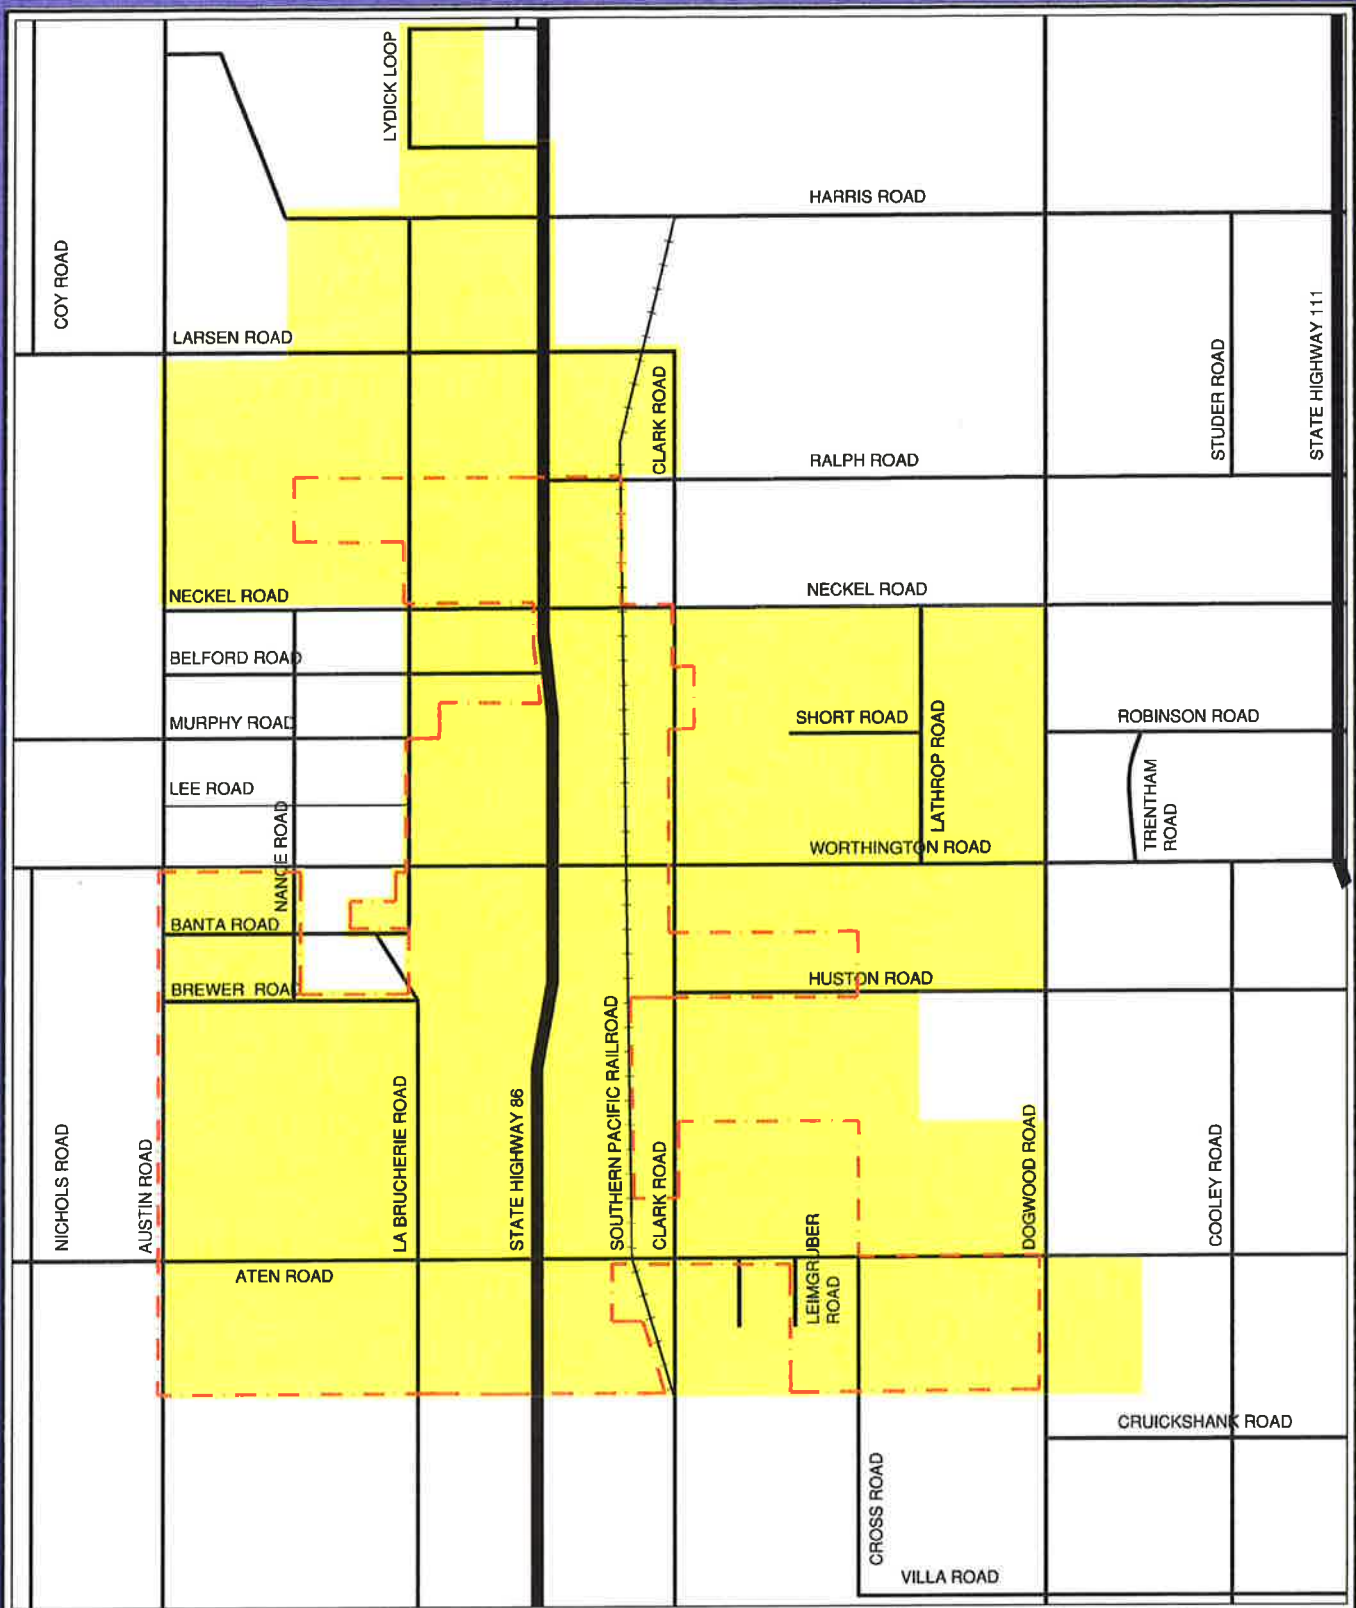

EXHIBIT B

Current Sphere of Influence Boundary Map

City of Imperial Sphere of Influence
 local agency formation commission

- City Limits
- Sphere of Influence

EXHIBIT F

Approved: June 26, 2008